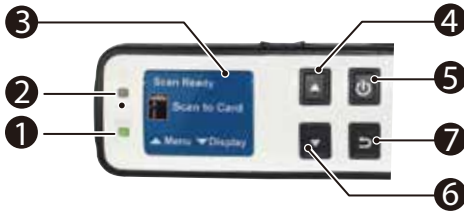

MiWand 2 Wi-Fi PRO

The easy-to-use 1.8" color LCD screen and button

1 System indicator light	Indicates the operating/warning status of the scanner.
2 Wi-Fi indicator light	Indicates the Wi-Fi connection status of the scanner.
3 LCD display	Displays preview images and settings menus.
4 Up arrow	- Enters Menu screen from [Scan Ready] screen. - Navigate "backward" through images and menu options. - Press and hold for 3 seconds to turn on the scanner.
5 Power button	- Press to start or end a scan. - Accept option choice in Menu and Preview options. - Press and hold for 3 seconds to turn off the scanner.
6 Down arrow	- Enters Display mode from [Scan Ready] screen. - Navigate "forward" through images and menu options.
7 Return arrow	Return to previous screens or exists from Display mode or Menu option.

Wireless design, scan images anywhere

The brand new portable scanner can be operated with a single hand. Powered by Li-on battery, you do not need to carry a heavy power adapter and hunt for an electric outlet anymore! Since no computer is required to start a scan, you can carry it to anywhere, anytime! Whenever on the road, in a plane, a car or a café, you can digitize almost everything right away! Whether standing or sitting, you can complete your scan by simply gliding it over a surface. Even the posters on the wall or a pretty carton can be easily digitized!